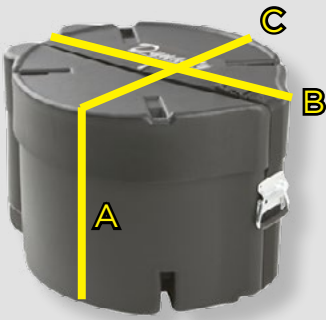

All Measurements Appear in Inches

Snare Drum Case

Multi-Tenor Drum Case

Bass Drum Case

Snare Drum Cases

Item	Description	A	B	C	D	Replacement Strap Item
P30-MPC14	Marching Snare Drum Case	16.5	23	20	-	P400-0100
P30-MPC14S	Wedge/Concert Snare Drum Case	19	19	9	-	P400-0101

Multi-Tenor Drum Cases

Item	Description	A	B	C	D	Replacement Strap Item
P30-MPC8023	Sm. Multi-Tenor Case, up to 13" Tom	48	26.5	15	-	P400-0111
P30-MPC0234	Lg. Multi-Tenor Case, up to 14" Tom	53	28	15	-	P400-0112

Bass Drum Cases

Item	Description	A	B	C	D	Replacement Strap Item
P30-MPC14B	14" Marching Bass Drum Case	15.5	16	18.25	13.5	P400-0100
P30-MPC16	16" Marching Bass Drum Case	17.75	18	21	19.5	P400-0102
P30-MPC18	18" Marching Bass Drum Case	19.5	19.5	22.75	19.5	P400-0103
P30-MPC20	20" Marching Bass Drum Case	21.5	19.5	25.5	20.5	P400-0104
P30-MPC22	22" Marching Bass Drum Case	25	26	29.5	26.5	P400-0105
P30-MPC24	24" Marching Bass Drum Case	27	28	33	26.5	P400-0106
P30-MPC26	26" Marching Bass Drum Case	29	28.5	34.5	21.75	P400-0107
P30-MPC28	28" Marching Bass Drum Case	30.25	31	36.5	19.75	P400-0108
P30-MPC30	30" Marching Bass Drum Case	31.75	32.5	39.5	21.75	P400-0109
P30-MPC32	32" Marching Bass Drum Case	34.5	34.5	40.75	21.75	P400-0110