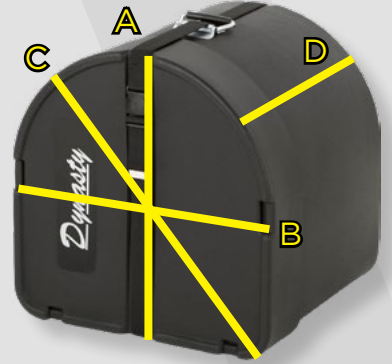

All Measurements Appear in Inches

Snare Drum Case

Multi-Tenor Drum Case

Bass Drum Case

Snare Drum Cases

Item	Description	A	B	C	D	Replacement Strap Item
P30-MPC14	Marching Snare Drum Case	16.5	23	20	-	P400-0100
P30-MPC14S	Wedge/Concert Snare Drum Case	19	19	9	-	P400-0101

Multi-Tenor Drum Cases

Item	Description	A	B	C	D	Replacement Strap Item
P30-MPC8023	Sm. Multi-Tenor Case, up to 13" Tom	48	26.5	15	-	P400-0111
P30-MPC0234	Lg. Multi-Tenor Case, up to 14" Tom	53	28	15	-	P400-0112

Bass Drum Cases

Item	Description	A	B	C	D	Replacement Strap Item
P30-MPC14B	14" Marching Bass Drum Case	15.5	16	18.25	13.5	P400-0100
P30-MPC16	16" Marching Bass Drum Case	17.75	18	21	19.5	P400-0102
P30-MPC18	18" Marching Bass Drum Case	19.5	19.5	22.75	19.5	P400-0103
P30-MPC20	20" Marching Bass Drum Case	21.5	19.5	25.5	20.5	P400-0104
P30-MPC22	22" Marching Bass Drum Case	25	26	29.5	26.5	P400-0105
P30-MPC24	24" Marching Bass Drum Case	27	28	33	26.5	P400-0106
P30-MPC26	26" Marching Bass Drum Case	29	28.5	34.5	21.75	P400-0107
P30-MPC28	28" Marching Bass Drum Case	30.25	31	36.5	19.75	P400-0108
P30-MPC30	30" Marching Bass Drum Case	31.75	32.5	39.5	21.75	P400-0109
P30-MPC32	32" Marching Bass Drum Case	34.5	34.5	40.75	21.75	P400-0110