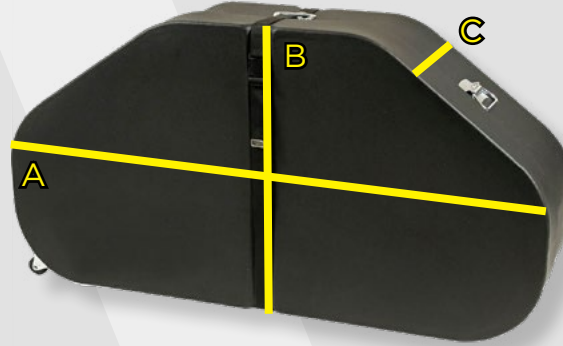

All Measurements Appear in Inches

Snare Drum Case

Multi-Tenor Drum Case

Bass Drum Case

Snare Drum Cases

Item	Description	A	B	C	D	Replacement Strap Item
P30-MPC14	Marching Snare Drum Case	16.5	23	20	-	P400-0100
P30-MPC14S	Wedge/Concert Snare Drum Case	19	19	9	-	P400-0101

Multi-Tenor Drum Cases

Item	Description	A	B	C	D	Replacement Strap Item
P30-MPC8023	Sm. Multi-Tenor Case, up to 13" Tom	48	26.5	15	-	P400-0111
P30-MPC0234	Lg. Multi-Tenor Case, up to 14" Tom	53	28	15	-	P400-0112

Bass Drum Cases

Item	Description	A	B	C	D	Replacement Strap Item
P30-MPC14B	14" Marching Bass Drum Case	15.5	16	18.25	13.5	P400-0100
P30-MPC16	16" Marching Bass Drum Case	17.75	18	21	19.5	P400-0102
P30-MPC18	18" Marching Bass Drum Case	19.5	19.5	22.75	19.5	P400-0103
P30-MPC20	20" Marching Bass Drum Case	21.5	19.5	25.5	20.5	P400-0104
P30-MPC22	22" Marching Bass Drum Case	25	26	29.5	26.5	P400-0105
P30-MPC24	24" Marching Bass Drum Case	27	28	33	26.5	P400-0106
P30-MPC26	26" Marching Bass Drum Case	29	28.5	34.5	21.75	P400-0107
P30-MPC28	28" Marching Bass Drum Case	30.25	31	36.5	19.75	P400-0108
P30-MPC30	30" Marching Bass Drum Case	31.75	32.5	39.5	21.75	P400-0109
P30-MPC32	32" Marching Bass Drum Case	34.5	34.5	40.75	21.75	P400-0110